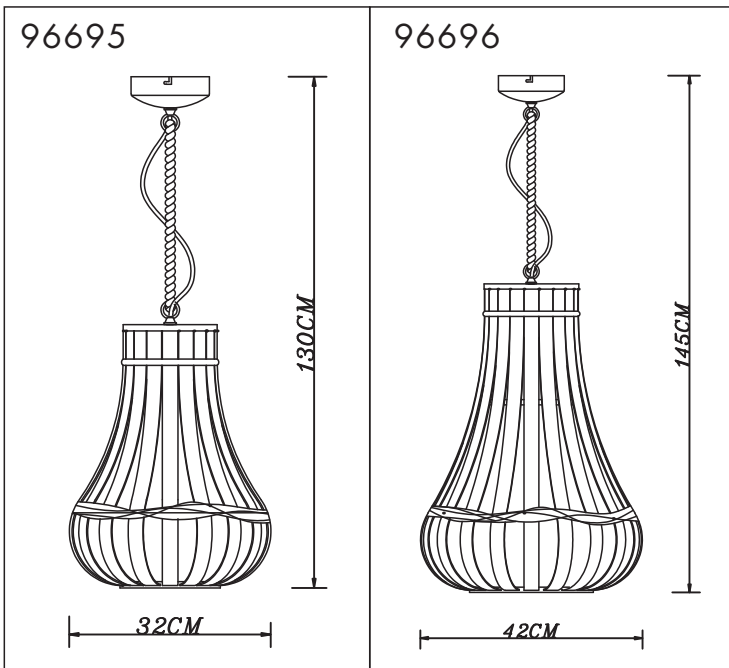

INSTRUCTION MANUAL

Excalibur HL Rope

Overall size:

  **STEP:6**
NOT INCLUDED