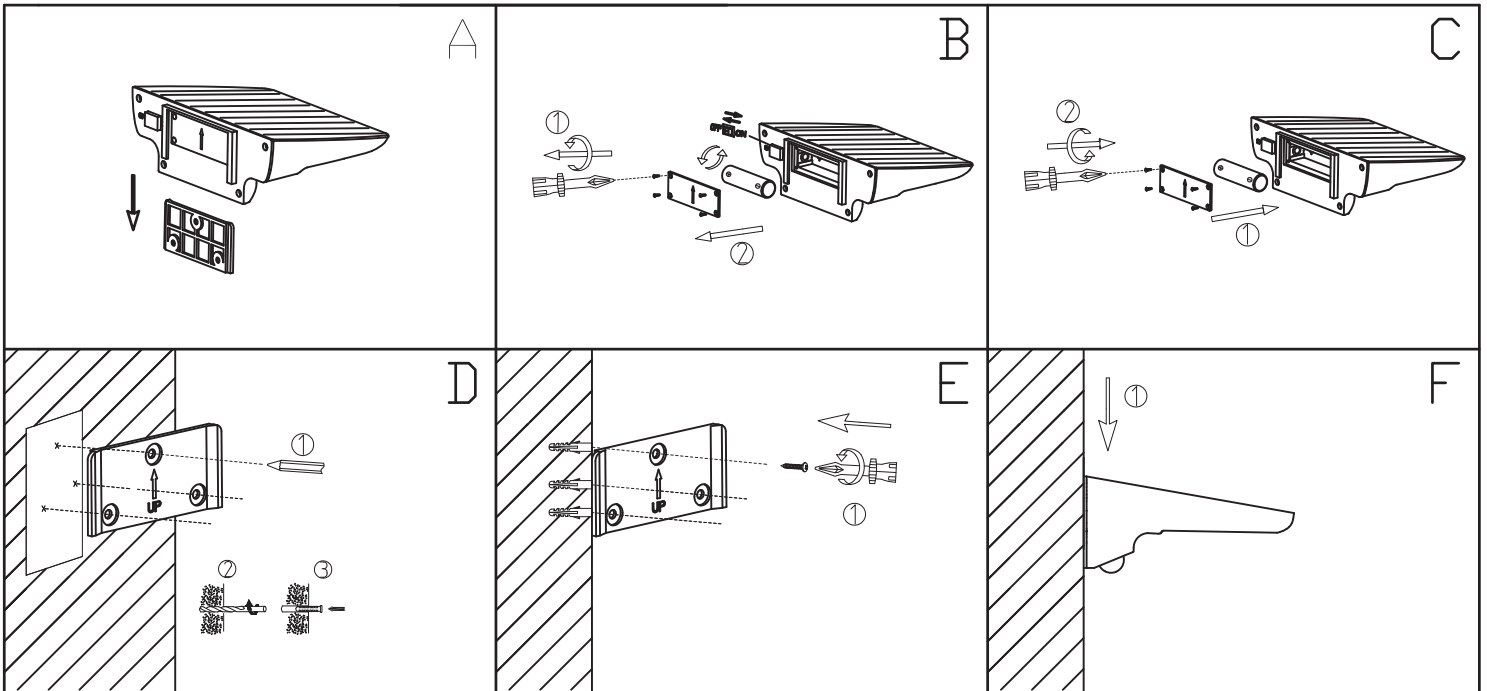

INSTRUCTION MANUAL

Bro WL Solar and PIR
95138

300LM works 30 seconds 80 times after 12 hours fully charged
PIR Detection Angle: 100°
PIR Detection Distance: 6-8 meter
PIR Sensitivity: ≤200LUX

Overall Sizes:

This item contains
unchangeable LED

300	LM
3.8	W
3000	K
>80	CRI
30000	H
15000	ON/OFF

QAZQA

WWW.QAZQA.COM