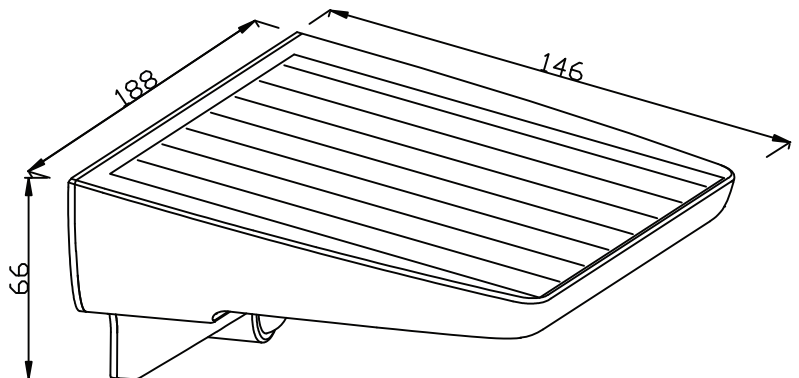

INSTRUCTION MANUAL

Bro WL Solar and PIR
95138

300LM works 30 seconds 80 times after 12 hours fully charged
PIR Detection Angle: 100°
PIR Detection Distance: 6-8 meter
PIR Sensitivity: ≤200LUX

Overall Sizes: