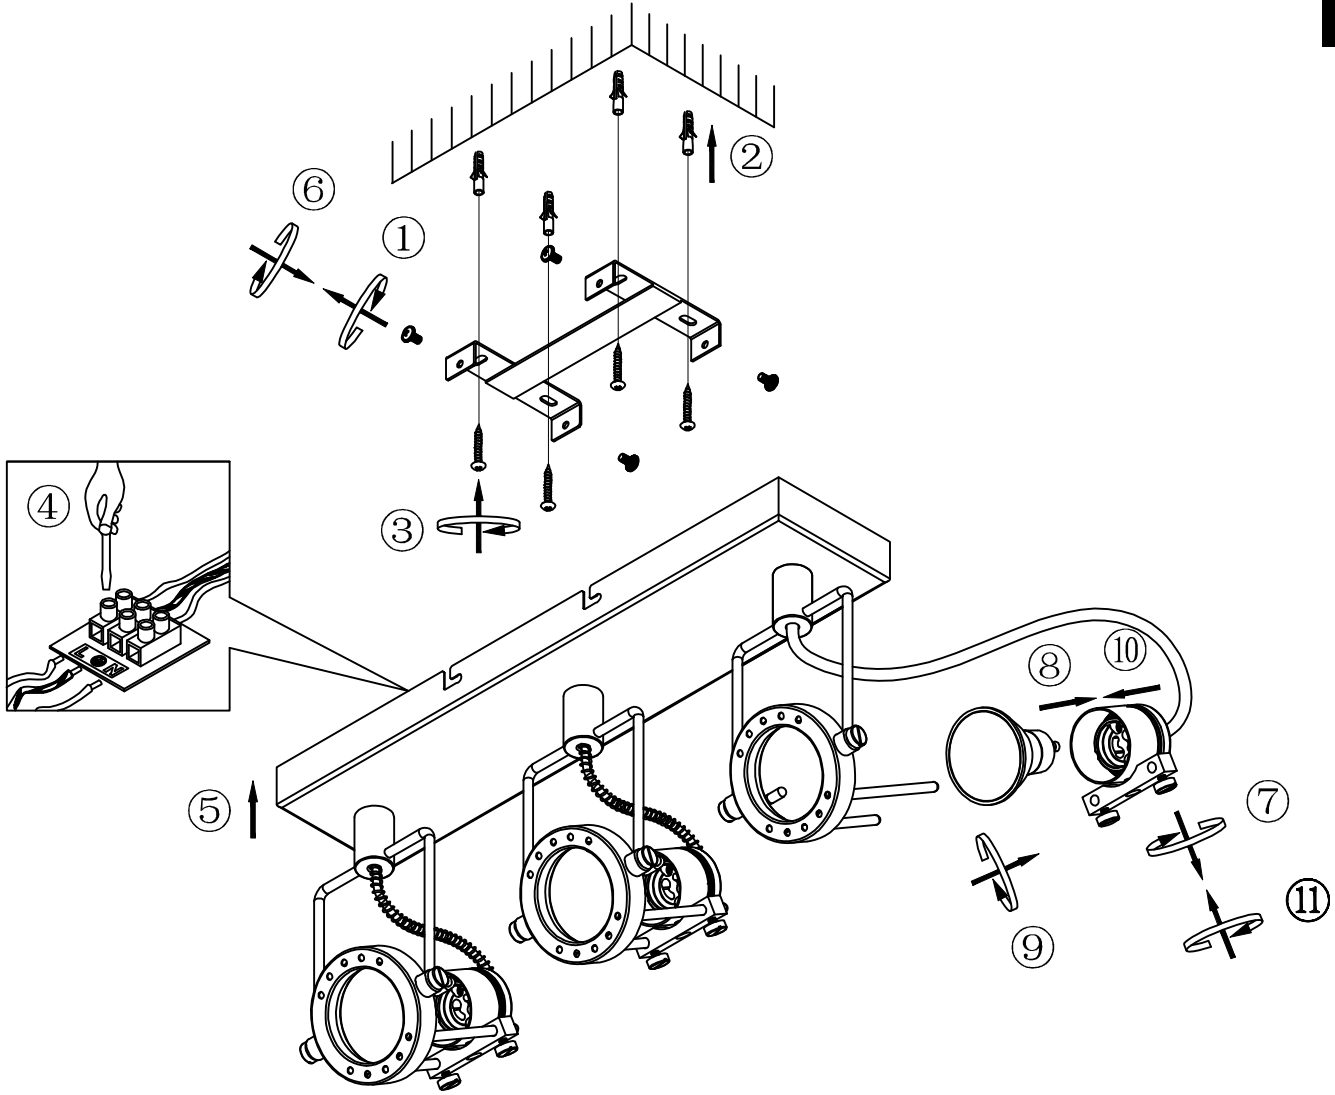

INSTRUCTION MANUAL

Suplux SL 3 Satin/Dark Grey
94734/94740

Overall Sizes :