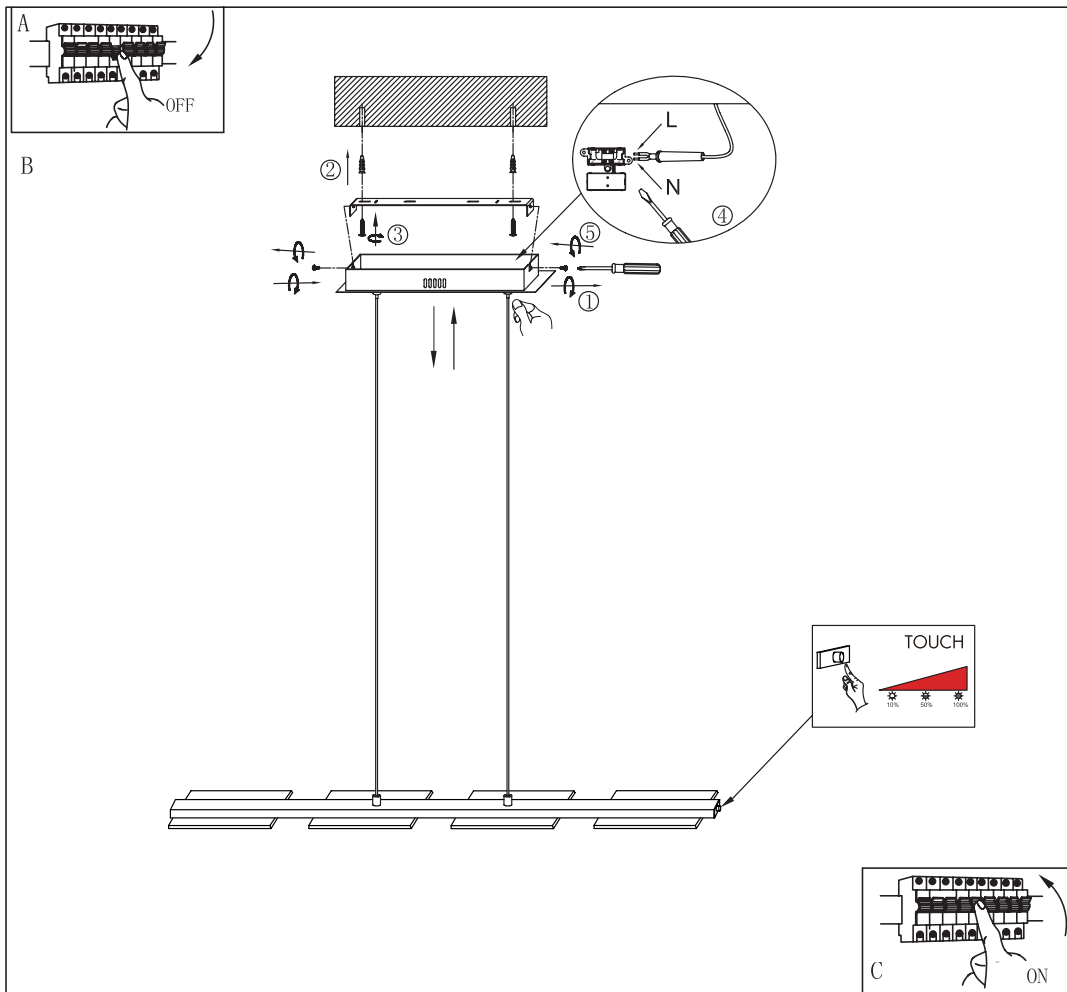

INSTRUCTION MANUAL

Vitro HL Satin
92034

Unchangeable LED
4x Max. 4W
3000K
RA>80
20000H

220~240V
50~60HZ